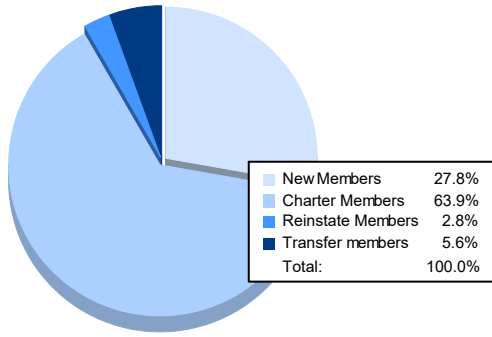

Year	New Clubs	Dropped Clubs	Gain/ Loss Clubs	New Members	Charter Members	Reinstate Members	Transfer Members	Total Member Added	Total Members Dropped	Gain/ Loss Members
2016-2017	1	0	1	28	21	0	1	50	116	-66
2017-2018	4	0	4	50	86	1	0	137	82	55
2018-2019	0	0	0	42	0	0	1	43	45	-2
2019-2020	1	0	1	47	23	12	5	87	81	6
2020-2021	1	11	-10	10	23	1	2	36	213	-177
Average	1	2	-1	35	31	3	2	71	107	-37

Membership Composition June 2021 Cumulative

Gender Composition June 2021 Cumulative